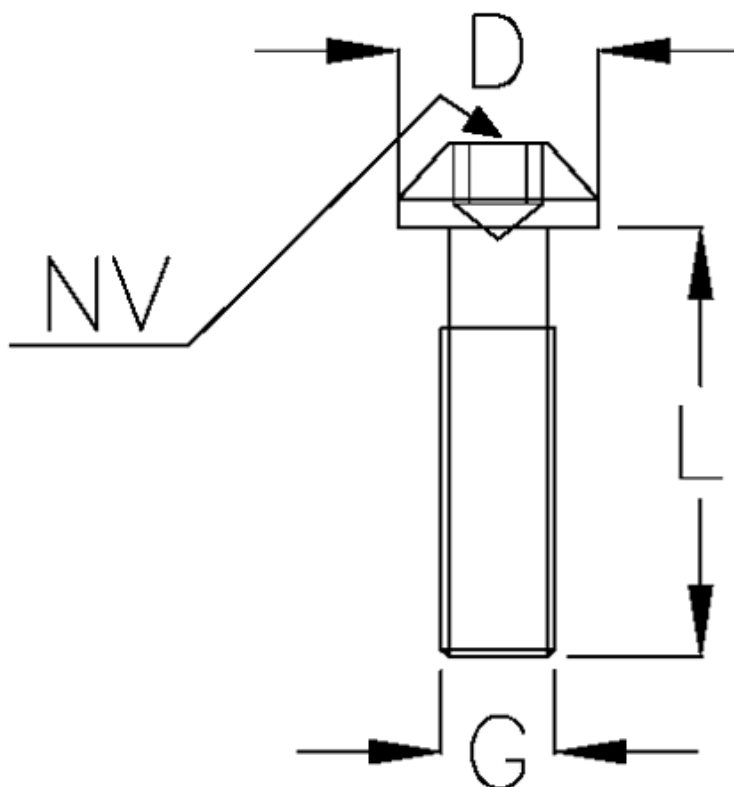

Article number: 0581421034

Description: Hepco MCS 1-242-1034
Connection Screw M8x30L

Measures

D = 14.0

G = M8

L = 30

NV = 5